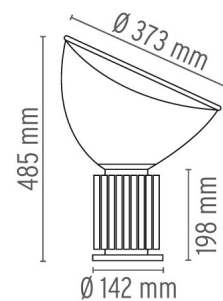

DIMENSIONS