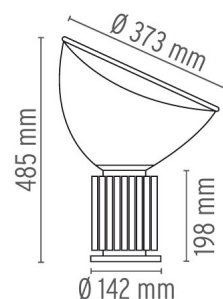

FLOS

TACCIA SMALL

Mounting	Table/Floor
Lamps description	1 COB LED 2700K 1290 LM CRI 92 - 16W DIMMER
Environment	Indoor
Finish	Black, Anodized bronze
Technical description	Table lamp providing indirect and reflected light. Reflector in painted aluminium, gloss white on the outside and matt white on the inside. Directionable diffuser in transparent blown glass. Body in matt black or naturally anodized extruded aluminium. Base in nickel-plated ABS+PC. Electric cable of useful length 190 cm, with dimmer switch for ON/OFF and adjustment of the light flow between 10-100%. Plug-in power supply with interchangeable plugs.

Taccia Small

designed by Achille & Pier Giacomo Castiglioni

Table lamp providing indirect and reflected light.

ELECTRICAL

Emergency	Without
------------------	---------

PHYSICAL

Supply	Power cord
Cord length (mm)	1900
Construction material	ABS, Aluminum, Glass, Polycarbonate
Weight (kg)	4,25

	F6604004	Anodized silver
	F6604030	Black
	F6604042	Anodized violet
	F6604046	Anodized bronze

DIMENSIONS

CERTIFICATIONS

IP
20

Taccia Small . Lamps

1 COB LED 2700K
1290lm CRI92 - 16W

Lamp wattage:

16 W